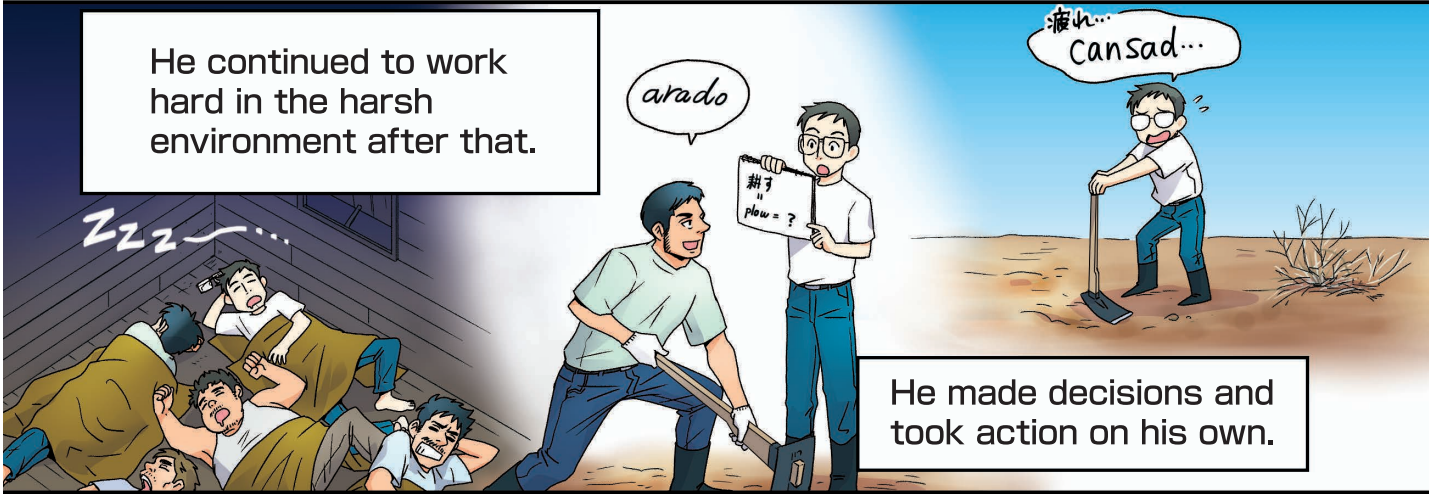

Episode 4 Resolution

He reported this to the president by letter.

Oh my...

I sent him there just for the site inspection this time but...

Wonderful!

If that's the case, we will fully support him.

He continued to work hard in the harsh environment after that.

arado

疲れ... Cansad...

He made decisions and took action on his own.

After the 3-month inspection period, he returned to Japan.

Mr. President, this is it for the status report.

I see... You have done well in such a short period of time.

The founding president came down with an illness in 1986.

But I am deeply grateful to the president who gave me the opportunity and to everyone who worked with me!

The quality of the coffee beans cultivated on the farm is now at a level where they win worldwide accolade.